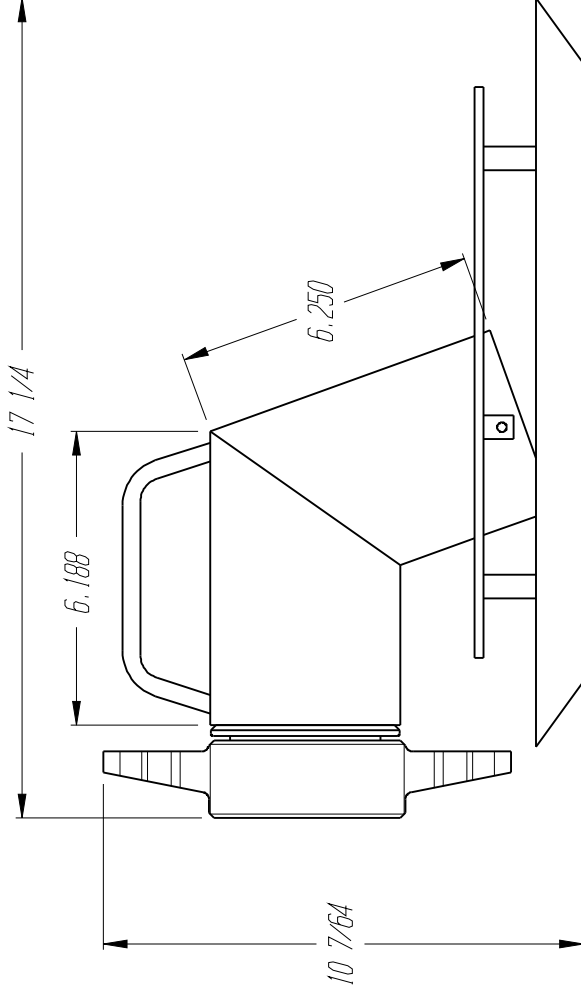

FRONT VIEW

RIGHT SIDE VIEW

WACOCHER CO. INC.

2.5 LOW LEVEL

REV

DWG. BY M.M.

DWG. NO. LL25

1-1

SCALE NONE

DATE 8/18/95

PART NO. LL25