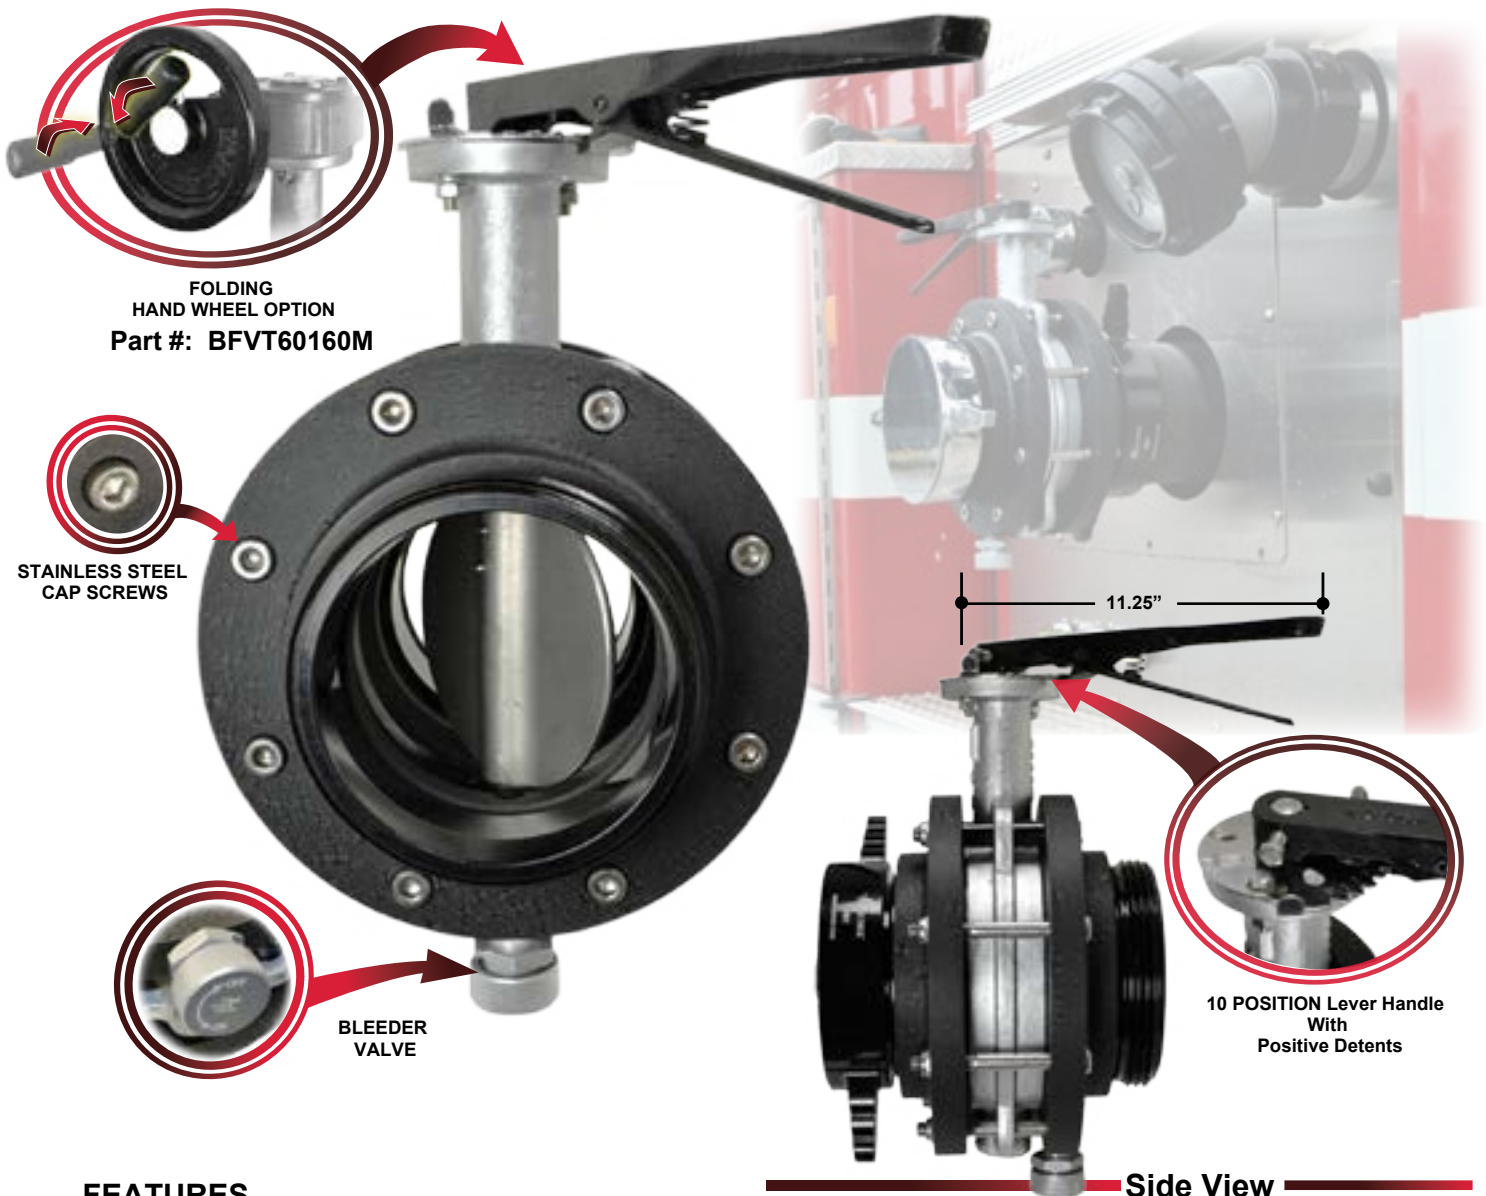

# Butterfly Valve

Part #: BFVL60160M

## FEATURES

- The Inner Disc closes off the flow.
- Rotating the handle to open the disc a quarter turn allows an almost unrestricted water flow.
- The 10 position Lever Handle, with positive detents allows the valve to be opened or closed incrementally for a controlled water flow.
- Comes standard with Bleeder Valve.
- Available with Threaded, Storz, Camlock connections, Hand Wheel and other sizes.

**Weight:** 45 lbs.