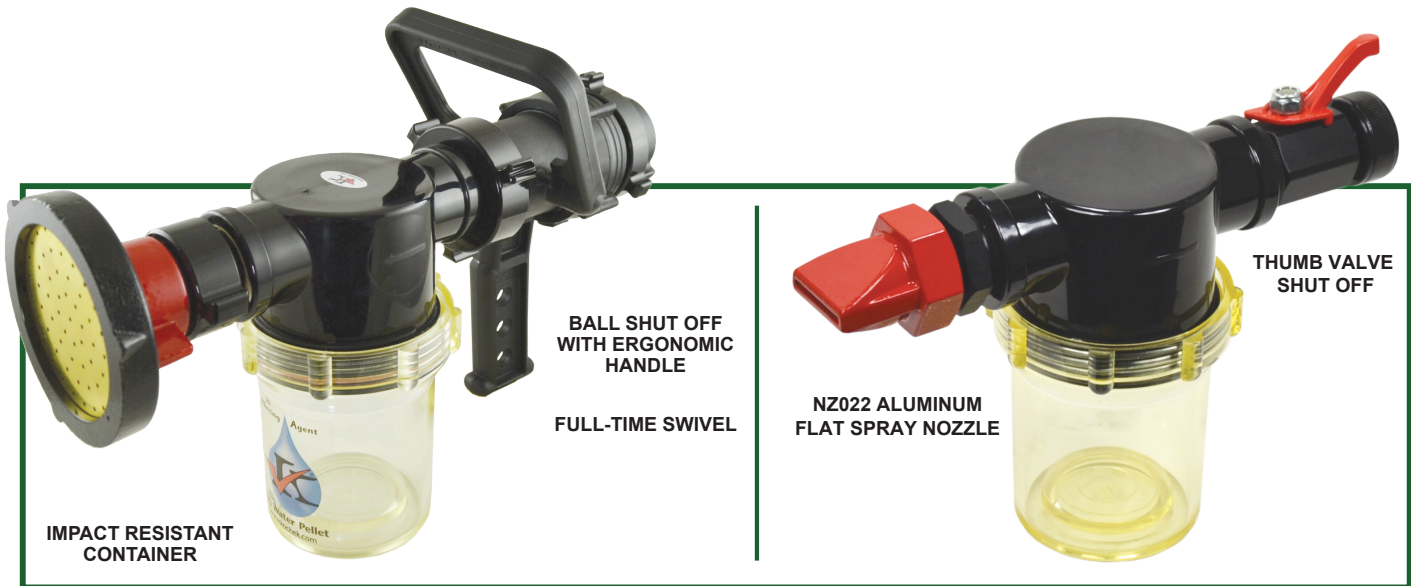

Pellet Applicators

Deluxe Pellet Applicator IRBWPS-AD2

Standard Pellet Applicator IRBWPS-AD1

■ **Deluxe Pellet Applicator - IRBWPS-AD2 (1" or 3/4" Hose)**

The "Deluxe Pellet Applicator" is designed to apply pelletized wetting agents, surfactants, adjuvants to turf and ornamentals while connected to an irrigation source. It's ergonomic handle design has a "Full Time Swivel" at the supply end along with a shut-off ball providing maximum control and comfort to the user. The "Deluxe Applicator" comes with the "Flat Spray" and "Shower Head Nozzle" to suit any Turf Managers needs. The nylon pellet container twists on easily while an o-ring keeps it water tight providing durability for many years.

■ **Standard Pellet Applicator - IRBWPS-AD1 (1" or 3/4" Hose)**

This applicator works the same as the "Deluxe Applicator", but with value in mind. The "Standard Applicator" comes with the "Flat Spray" and "Thumb Valve Shutoff" to apply pelletized materials to turf and ornamentals. It uses the same nylon container that easily twists on with the o-ring seal keeping your applicator water tight and precise.