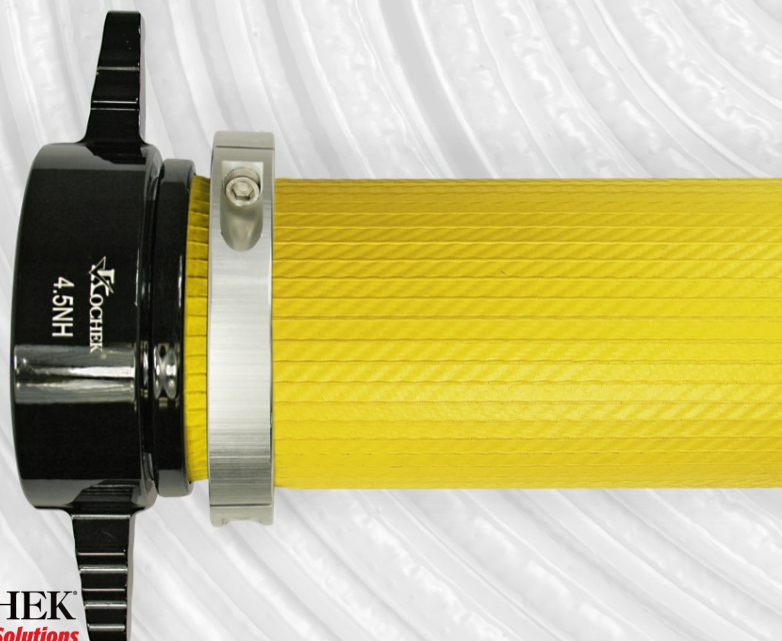

Main Features

- Ribbed nitrile rubber cover protects against abrasion and extends service life.
- Polyester reinforcement provides strength, flexibility, and kink resistance.
- Maintenance free and easy to handle. Resists soiling and does not require drying.
- Smooth nitrile rubber interior ensures maximum water flow.
- Resistant to heat, cuts, embers, and most petrochemicals.
- Meets and exceeds NFPA 1961 standards.
- Service temperature range: -4 F to 176 F
- Available in 4" and 5" diameters, and lengths up to 100'.

Connections

- Standard coupling options include 4" and 5" Storz, as well as 4" through 6" NH and NPSH threads.
- Special threads available upon request.
- Other types of specialty couplings available upon request.
- All couplings are field-repairable, with a reusable and easy to assemble three-part collar.

Colors & Finishes

- Hose is available in Yellow.
- Couplings are available in our full range of finish options including Powdercoat, Hardcoat, Anodize, and Chrome.
- Powdercoat, Hardcoat, and Anodize each come in a selection of colors, please refer to our website for more information.

Warranty

- 2 Year Manufacturers Warranty