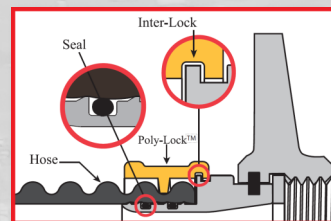

Colors & Finishes

- Our PVC hose comes in two standard colors, depending on diameter:
  - 1-1/2" - 2" — green helix, smooth, with natural hardcoat couplings
  - 2-1/2" - 6" — black helix, convoluted, with black anodize couplings
- These industry-standard finishes provide good corrosion and abrasion resistance.
- Alternative coupling finishes, including powdercoated couplings for color-coding, are available upon request.

Warranty

- 2 Year Manufacturers Warranty

¹ Prolonged exposure to UV light may still cause degradation over time. For optimal longevity, always store out of direct sunlight.

² Sizes 3" and below feature bowl couplings (internal expansion ring type), which are not field repairable.

³ Hoses over 10' long are tightly coiled for shipment, and should be opened completely upon receipt. Store straight, or loosely coiled.

⁴ 8" size features grey helix and industrial barb type couplings with zinc-plated steel spiral bolt clamps. Maximum length of 40 feet.

⁵ Actual service temperature range is application-dependent. The ideal temperature for storage of PVC hose ranges from 50°F to 70°F, with a maximum limit of 100°F.