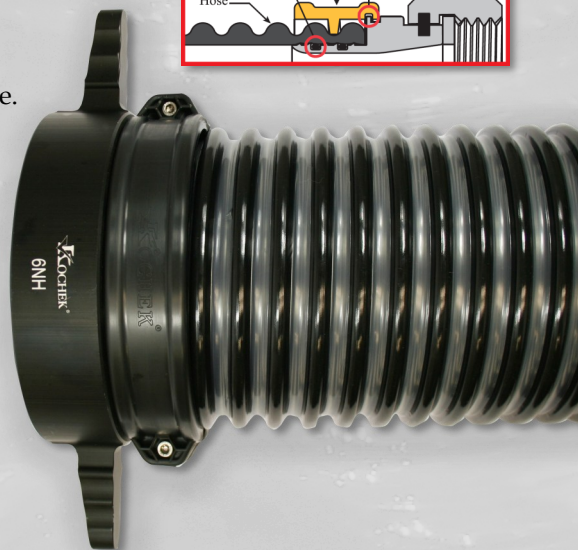

Colors & Finishes

- Our PVC hose comes in two standard colors, depending on diameter:
  - 1-1/2" - 2" — green helix, smooth, with natural hardcoat couplings
  - 2-1/2" - 6" — black helix, convoluted, with black anodize couplings
- These industry-standard finishes provide good corrosion and abrasion resistance.
- Alternative coupling finishes, including powdercoated couplings for color-coding, are available upon request.

Warranty

- 2 Year Manufacturers Warranty

¹ Prolonged exposure to UV light may still cause degradation over time. For optimal longevity, always store out of direct sunlight.

² Sizes 3" and below feature bowl couplings (internal expansion ring type), which are not field repairable.

³ Hoses over 10' long are tightly coiled for shipment, and should be opened completely upon receipt. Store straight, or loosely coiled.

⁴ 8" size features grey helix and industrial barb type couplings with zinc-plated steel spiral bolt clamps. Maximum length of 40 feet.

⁵ Actual service temperature range is application-dependent. The ideal temperature for storage of PVC hose ranges from 50°F to 70°F, with a maximum limit of 100°F.